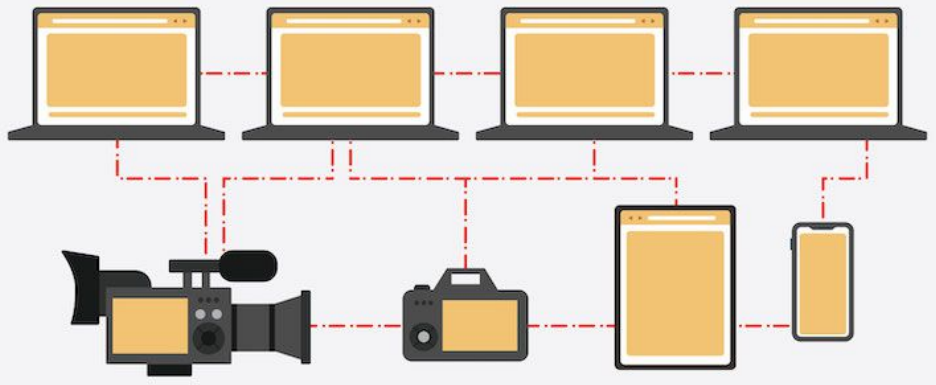

Live Streaming

- Chopstick Films is also fully equipped to provide Remote Live Streaming System.
- Our seamless and proven technology provides secured, high speed connectivity with easy to use instructions.

Post Production

Chopstick Films has an efficient post production workflow where the projects can be shared, viewed, discussed, modified and presented in real time.

**We are ready to roll the camera again!
Don't hesitate and contact us today!**

sales@chopstickfilms.tv

INTERNATIONAL HEALTH & SAFETY STANDARD IS OUR PRIORITY